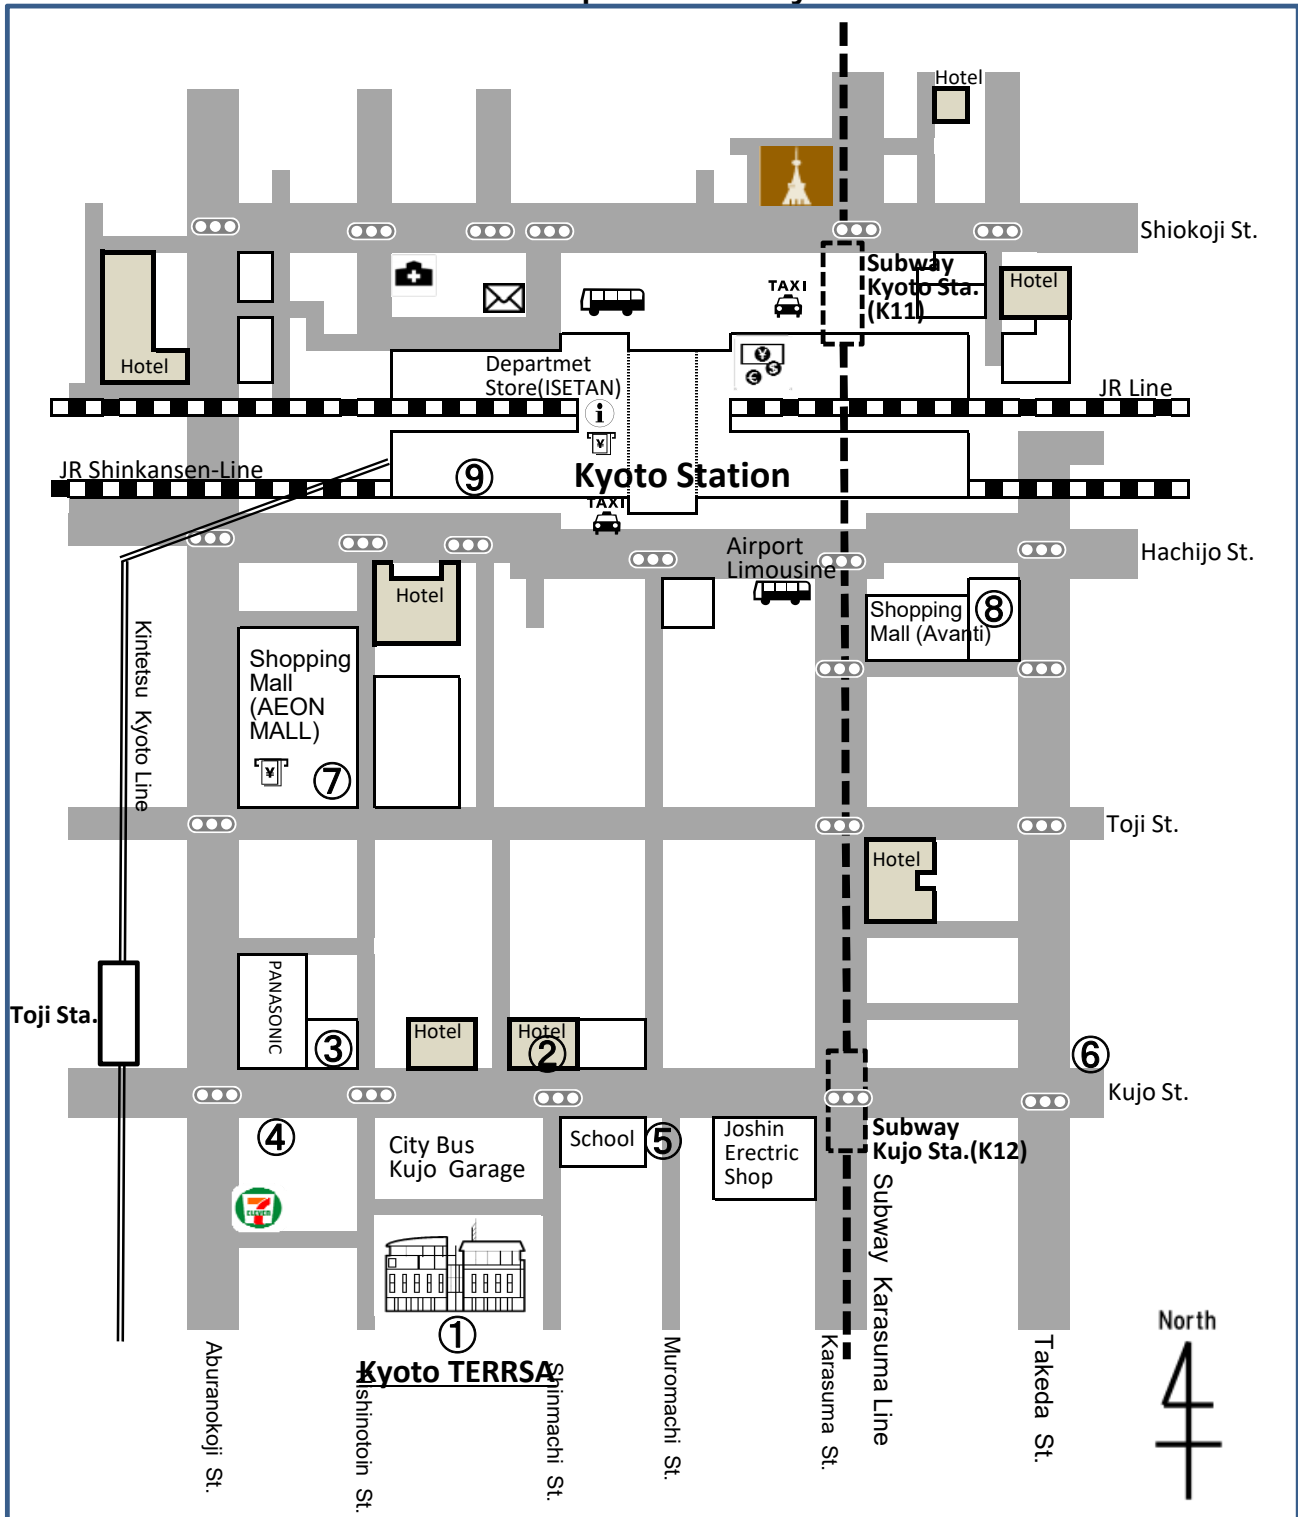

Restaurant map near Kyoto TERRSA

- ①SUZAKU[朱雀](Kyoto Terrsa East bldg.1F,): Japanese and Western foods
- ②Negitaro[葱太郎](Daiichi Hotel 1F,) : Japanese foods
- ③DEN[烧肉でん]: Yakiniku(Grilled meat)
- ④YOSHINOYA[吉野家]:Beef Bowl
- ⑤Partik: Indian and Nepalese foods
- ⑥SATO[和食さと]:Japanese foods
- ⑦Food court (4F) and 13 restaurants (1F,4F) in "AEON MALL Kyoto"
- ⑧12 restaurants in "AVANTI"
- ⑨Restaurants in Kyoto Station